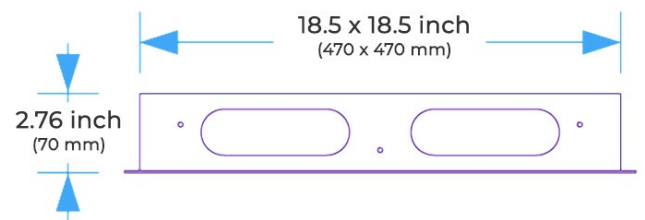

Product shown is only for installation display purpose