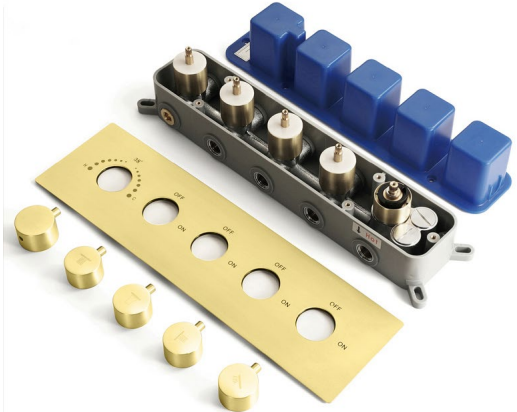

THERMOSTATIC POLISHED GOLD PHONE CONTROLLED RECESSED CEILING MOUNT LED MUSICAL MIST WATERFALL RAINFALL SHOWER SYSTEM WITH HAND SHOWER SPECIFICATIONS

Shower Head

Shower Head 3 Functions: Waterfall, Rainfall & Mist

Shower head size: 20 x 20 inch

Each function can run all together and separately

Music and LED light work by electronic

All Metal Material: Solid Brass; Stainless Steel (top showerhead, hose)

Shower Head Mounting: Flush on ceiling

WiFi

Built-in WIFI

Phone control color

Color software App install instruction download name: Smart Life

Product shown is only for installation display purpose

304 Stainless Steel

Speaker x 2 [500x500mm]

Mist x 4

Unit: mm
Thread G1/2

All Function can be used at the same time.

Brass Function Valve

38°C Thermostatic Control

Main body
Brass casting body

Embedded Depth: 60mm

Product shown is only for installation display purpose