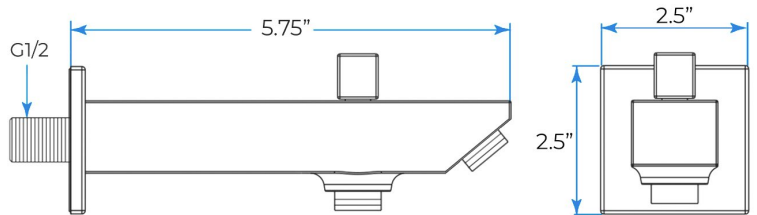

Shower head size: 20 x 20 inch

Each function can run all together and separately

Music and LED light work by electronic

All Metal Material: Solid Brass; Stainless Steel (top showerhead, hose)

Shower Head Mounting: Flush on ceiling

Waterfall x 2

Rainfall

Water Pressure: 0.3-0.5MPA
Shower Flow Rate: 9-25L/min

All dimensions and specifications are nominal and may vary. Use actual products for accuracy in critical situations.

Shower Mixer

Unit: mm
Thread G1/2

All Function can be used at the same time.

Brass Function Valve

38°C Thermostatic Control

Main body
Brass casting body

Embedded Depth: 60mm

Product shown is only for installation display purpose

Spout

Hand Shower

Flow Rate: 2.0 GPM / 7.6 LPM

Shower Mixer Connections

Unit: mm

Cold water Hot water Mixer water