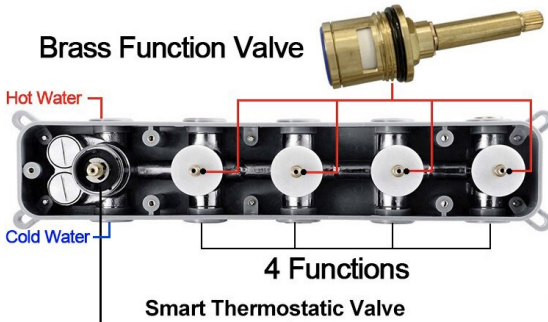

Shower head size: 20 x 20 inch

Each function can run all together and separately

Music and LED light work by electronic

All Metal Material: Solid Brass; Stainless Steel (top showerhead, hose)

Shower Head Mounting: Flush on ceiling

WiFi

Built-in WIFI

Phone control color

Color software App install instruction download name: Smart Life

Product shown is only for installation display purpose

304 Stainless Steel

Speaker x 2 [500x500mm]

Mist x 4

Waterfall x 2

Rainfall

Water Pressure: 0.3-0.5MPA
Shower Flow Rate: 9-25L/min

All dimensions and specifications are nominal and may vary. Use actual products for accuracy in critical situations.

Shower Mixer

Unit: mm
Thread G1/2

All Function can be used at the same time.

Brass Function Valve

38°C Thermostatic Control

Main body
Brass casting body

Embedded Depth: 60mm

Product shown is only for installation display purpose