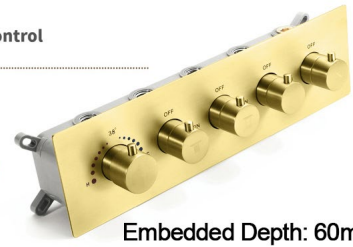

Shower head size: 20 x 20 inch

Each function can run all together and separately

Music and LED light work by electronic

All Metal Material: Solid Brass; Stainless Steel (top showerhead, hose)

Shower Head Mounting: Flush on ceiling

WiFi

Built-in WIFI

Phone control color

Color software App install instruction download name: Smart Life

Product shown is only for installation display purpose

304 Stainless Steel

Speaker x 2 [500x500mm]

Mist x 4

Unit: mm
Thread G1/2

All Function can be used at the same time.

Brass Function Valve

38°C Thermostatic Control

Main body
Brass casting body

Embedded Depth: 60mm

Product shown is only for installation display purpose