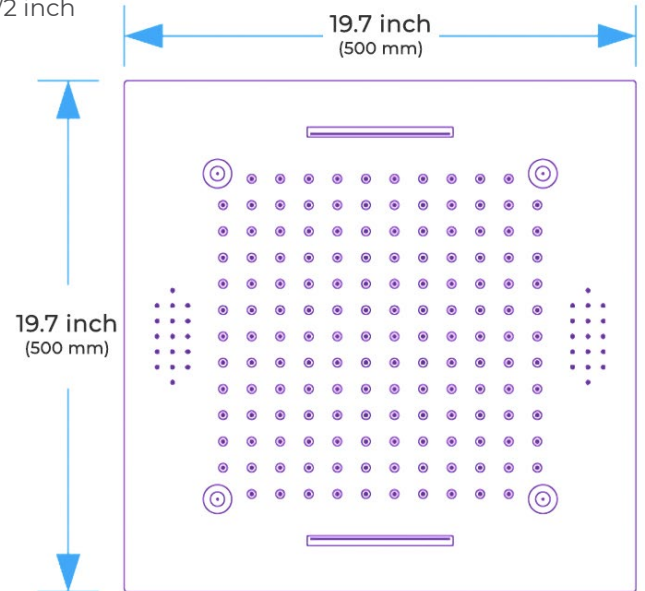

Product shown is only for installation display purpose