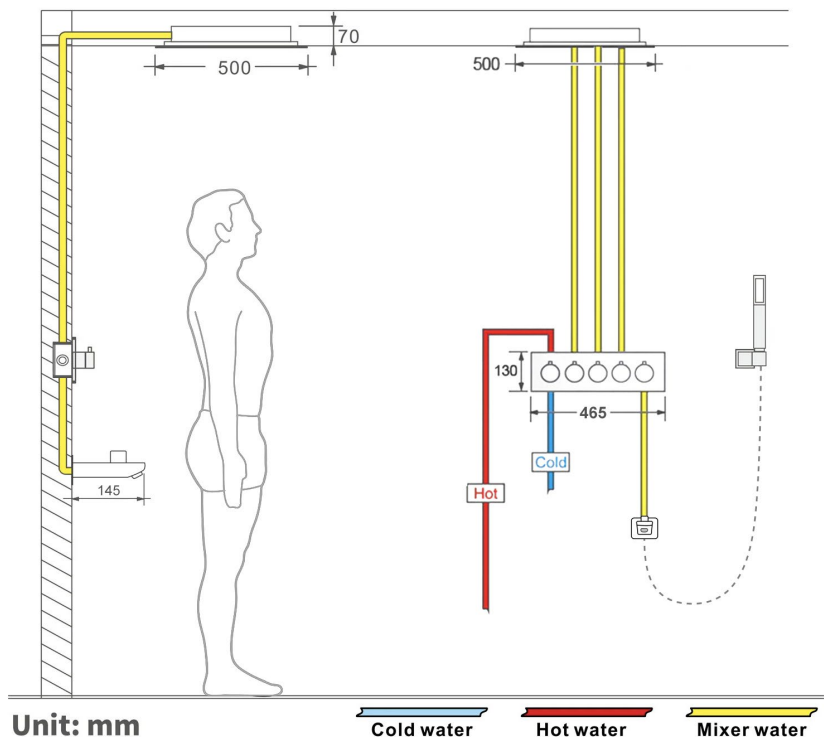

Shower head size: 20 x 20 inch

Each function can run all together and separately

Music and LED light work by electronic

All Metal Material: Solid Brass; Stainless Steel (top showerhead, hose)

Shower Head Mounting: Flush on ceiling

Waterfall x 2

Rainfall

Water Pressure: 0.3-0.5MPA
Shower Flow Rate: 9-25L/min

All dimensions and specifications are nominal and may vary. Use actual products for accuracy in critical situations.

Shower Mixer

Unit: mm
Thread G1/2

All Function can be used at the same time.

Brass Function Valve

38°C Thermostatic Control

Main body
Brass casting body

Embedded Depth: 60mm

Product shown is only for installation display purpose

Spout

Hand Shower

Flow Rate: 2.0 GPM / 7.6 LPM

Shower Mixer Connections

Unit: mm

Cold water Hot water Mixer water