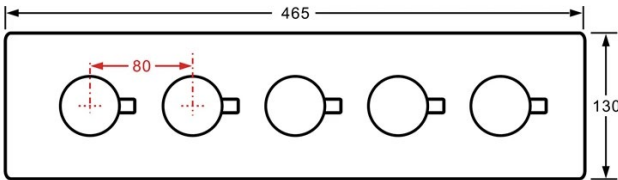

Shower head size: 20 x 20 inch

Each function can run all together and separately

Music and LED light work by electronic

All Metal Material: Solid Brass; Stainless Steel (top showerhead, hose)

Shower Head Mounting: Flush on ceiling

WiFi

Built-in WIFI

Phone control color

Color software App install instruction download name: Smart Life

Product shown is only for installation display purpose

304 Stainless Steel

Speaker x 2 [500x500mm]

Mist x 4

Waterfall x 2

Rainfall

Water Pressure: 0.3-0.5MPA
Shower Flow Rate: 9-25L/min

All dimensions and specifications are nominal and may vary. Use actual products for accuracy in critical situations.

Shower Mixer

Unit: mm
Thread G1/2

All Function can be used at the same time.

Brass Function Valve

38°C Thermostatic Control

Main body
Brass casting body

Embedded Depth: 60mm

Product shown is only for installation display purpose