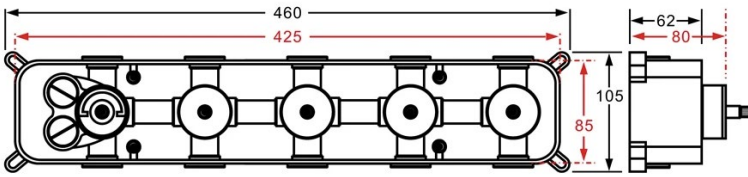

Shower head size: 20 x 20 inch

Each function can run all together and separately

Music and LED light work by electronic

All Metal Material: Solid Brass; Stainless Steel (top showerhead, hose)

Shower Head Mounting: Flush on ceiling

WiFi

Built-in WIFI

Phone control color

Color software App install instruction download name: Smart Life

Product shown is only for installation display purpose

304 Stainless Steel

Speaker x 2 [500x500mm]

Mist x 4

Waterfall x 2

Rainfall

Water Pressure: 0.3-0.5MPA
Shower Flow Rate: 9-25L/min

All dimensions and specifications are nominal and may vary. Use actual products for accuracy in critical situations.

Shower Mixer

Unit: mm
Thread G1/2

All Function can be used at the same time.

Brass Function Valve

38°C Thermostatic Control

Main body
Brass casting body

Embedded Depth: 60mm

Product shown is only for installation display purpose